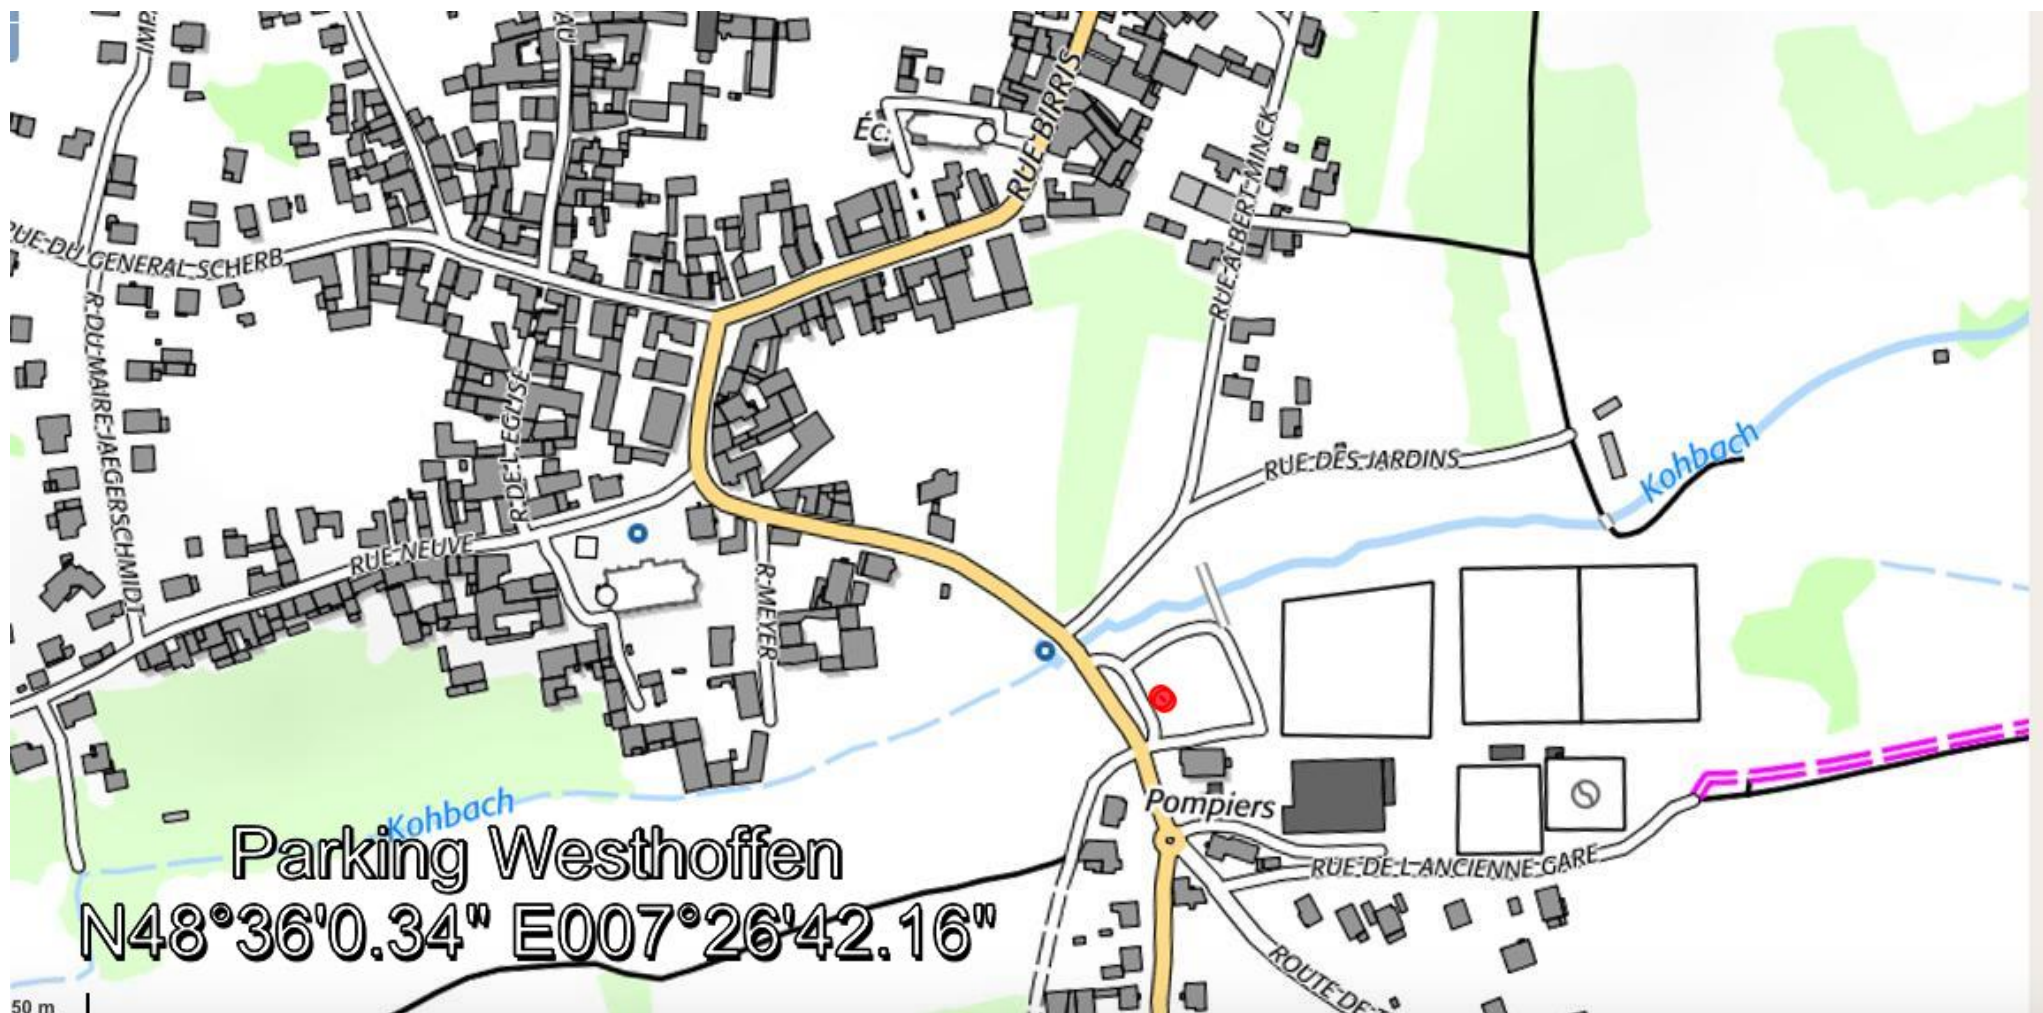

WESTHOFFEN (N48°36'34" E7°26'42")

Parking Westhoffen
N48°36'0.34" E007°26'42.16"